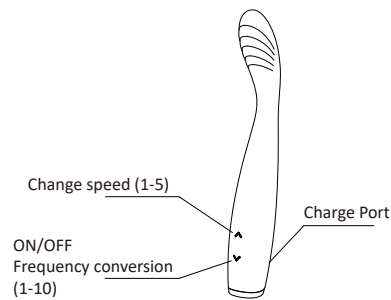

PRODUCT MANUAL

EN

PRODUCT INSTRUCTION

OPERATING INSTRUCTIONS

MODE :

- ◆ Turn ON: Press vibrator ▼ button for about 1.5s to activate your product and start vibrating; single-click vibrator ▼ button to change frequency (1-10); single-click vibrator ▲ button to change speed (1-5).
- ◆ Turn OFF: Press vibrator ▼ button for about 1.5s to turn off your product.

SPECIFICATION

- ◆ Size: 190.5*46*30mm, insert length 110mm
- ◆ Material: FDA silicone, ABS+UV oil finished
- ◆ Function: 5 speeds+10 frequencies
- ◆ Battery: Li-Ion Battery, USB charging
- ◆ Charging/Running time: 100mins/60mins
- ◆ Waterproof level: IPX6
- ◆ Weight: 79g

DIRECTION for CHARGE

- ◆ Insert the USB end of the power cable into a USB port, connecting DC charging.
- ◆ The LED lights will be flicker to indicate that the product is charging, when it is fully charged, the light will be stop blinking.
- ◆ DO NOT use the product while charging.
- ◆ Each charging process lasts for about 100 minutes, please remember cut off the power supply after charging full.
- ◆ Please try to use the original power cable only and excellent quality USB adapter.