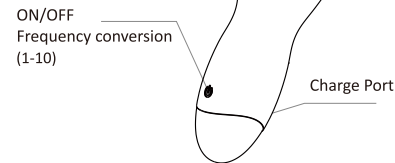

### OPERATING INSTRUCTIONS

- MODE :
- ◆ Turn ON: Press vibrator button for about 1.5s to activate and start vibrating; single-click vibrator button to change the frequency (1-10).
  - ◆ Turn OFF: Press vibrator button for about 1.5s to turn off your product.